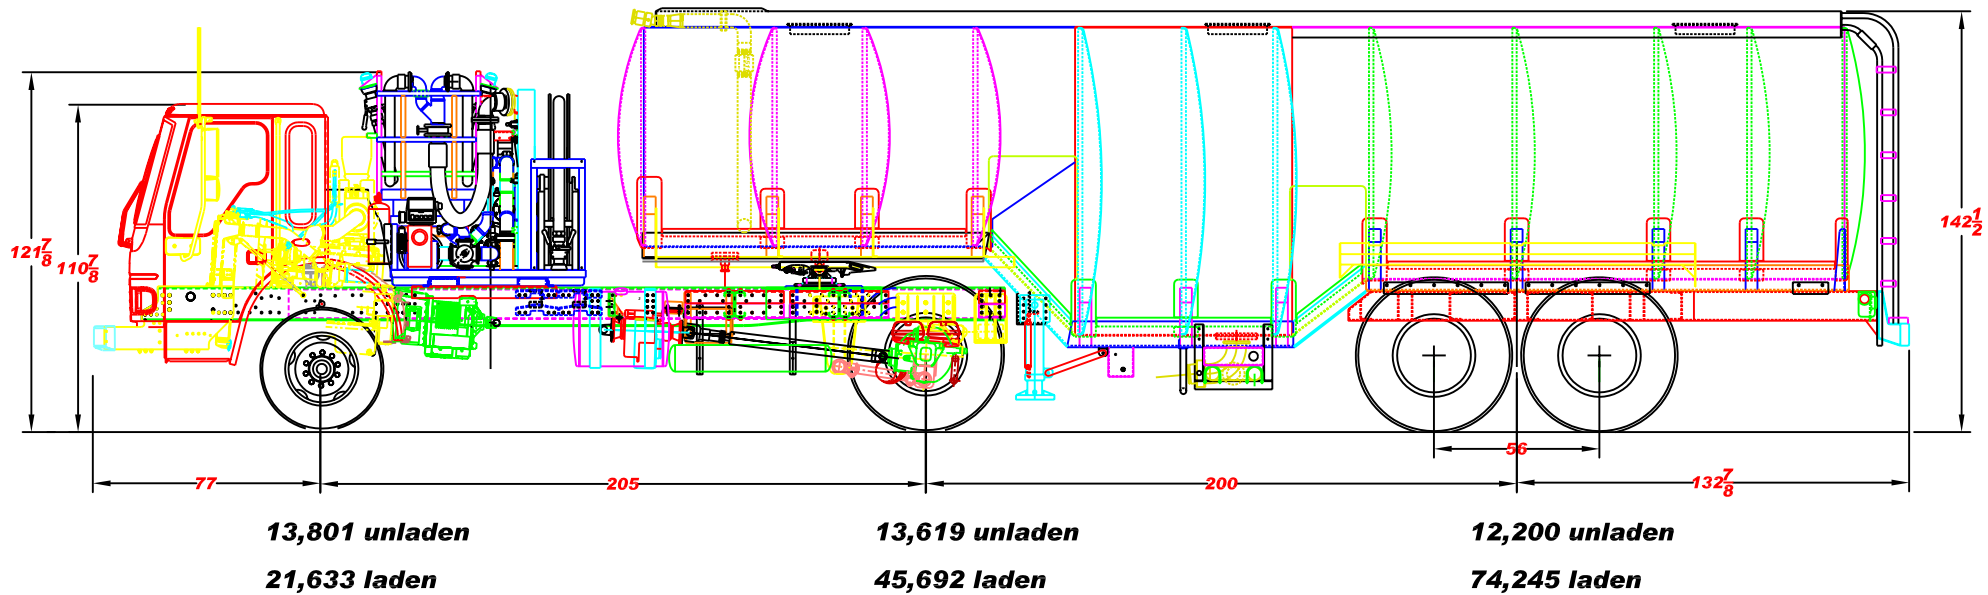

# Condor 15K

Turning Radius 64'  
 Total Length 51' 3"  
 Total Width 120"

<b>RAMPMASTER</b>	
GENERAL TRANSERVICE, INC.	
15,000 Tank	Drawing Number R15
Date: 1/18/02	ED SELL
Con-Mid	