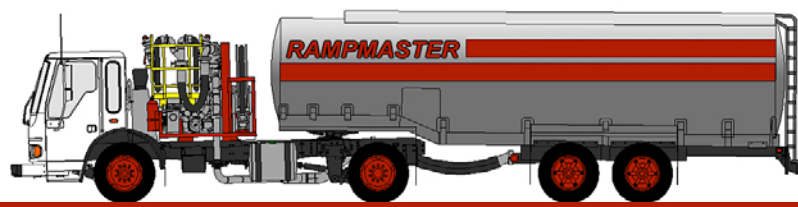

RAMPMASTER

CHAMPION OF EXCELLENCE

10,000 GALLON WD RAMPMASTER MODULAR LIFT DECK JET REFUELER

Setting records at 1.5 million gallons per truck
per month, year after year, city after city.

10_{WD}

(MID LIFT MODULE)

- MODULAR DESIGN** ■ Only Rampmaster exclusively offers MODULARITY, pioneered and truly proven. "On airport exchange" of power vehicle, tank, or pump module keeps Rampmasters pumping and eliminates re-plumbing costs during overhaul.
- CAB-OVER DIESEL** ■ Avoids the difficulties of servicing hard-to-reach maintenance points. Our heavy duty diesel and Allison automatic transmission combination, provides unequalled durability in actual service. Superior visibility for increased safety.
- ALUMINUM TRAILER** ■ Heavy duty aluminum trailer detaches in minutes. While coupled, Rampmaster's patented design enables the vehicle to steer easily, as a true straight truck, without trailer pivoting. 108-inch axles provide maximum stability.
- FILTER** ■ Four-inch, 800 GPM filter monitor, differential pressure gauge and air eliminator.
- SUPPORT** ■ Field mechanics are located strategically to provide assistance as needed. Factory personnel place vehicles into service for "zero defect" start-ups.
- WARRANTY** ■ All Rampmaster Modular Refuelers are guaranteed for one year. Tanks are guaranteed against leaks for ten years (see warranty for specific details).

POWER MODULE

Commercial Class 8 Chassis
Heavy Duty Diesel Engine
Allison Automatic Transmission
Cab-Over Design
Full Air Brakes
Radial Tires
Chalmers Suspension on drive
and trailer axles

PUMP MODULE

800 GPM up to 20 PSI back pressure
2 Upper Deck Hoses
1 Single Wrap Side Reel (450 + GPM)
Air-Operated Deadman
Stainless Steel Piping
Ticket Printer
Gorman Rupp Fuel/Defuel Valve
Mid-Module Hydraulic Lift Deck
Flowmaster Flow Control System